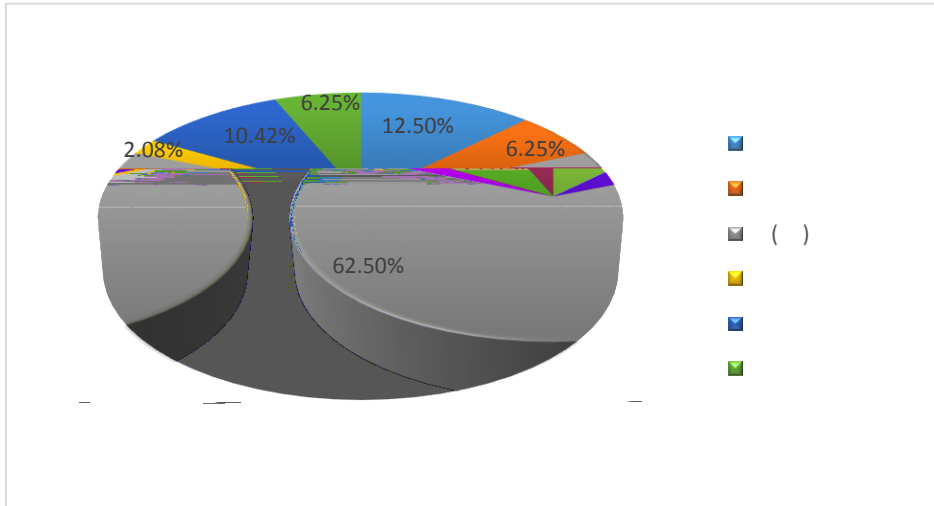

0.00% 0.00% 0.00% 15.00% 20.00% 25.00% 30.00% 35.00% 40.00% 45.00% 50.00%