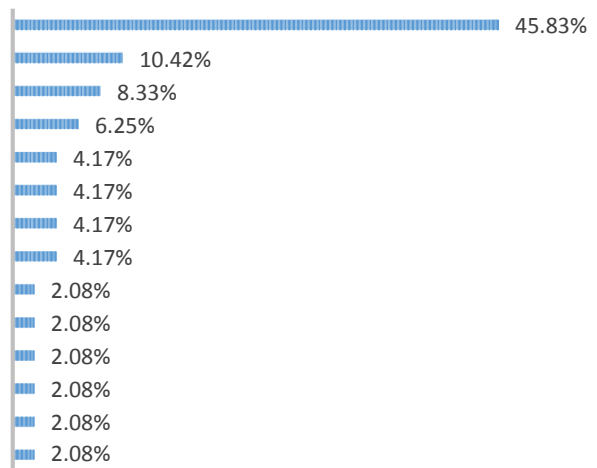

0.00% 0.00% 0.00% 15.00% 20.00% 25.00% 30.00% 35.00% 40.00% 45.00% 50.00%